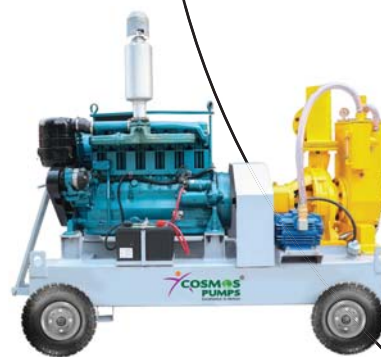

OUR RANGE

Head Range

ELECTRICITY DIESEL

1.5 HP to 1600 HP

Fuel / Energy Options

Flow Range

IF WATER IS A MESS,

FOR DEWATERING AND SUBMERSIBLE PUMPS